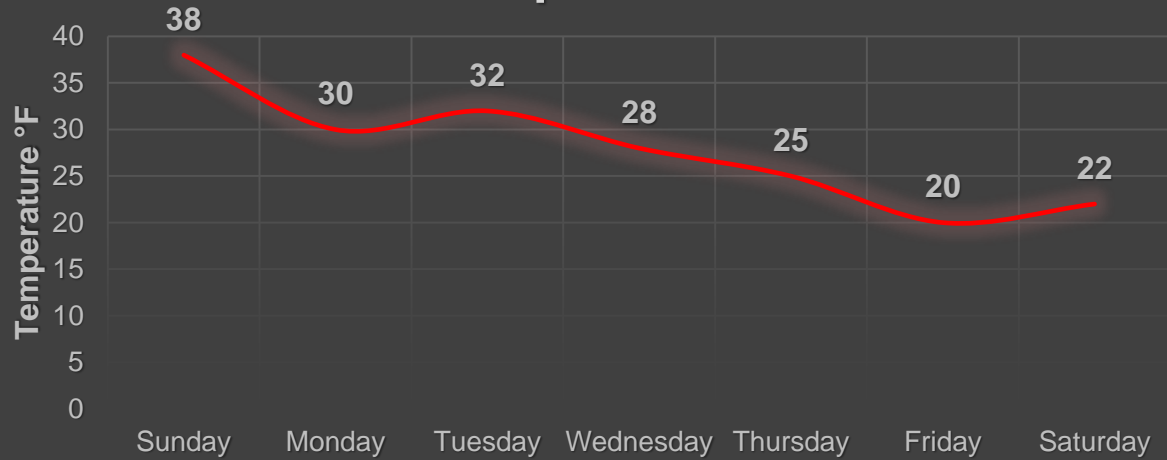

Weekly Forecast

Location: Cleveland, OH

Date: December 31, 2020

SUN	MON	TUE	WED	THU	FRI	SAT
						
0%	20%	0%	60%	0%	30%	0%
MOSTLY SUNNY	FEW SNOW SHOWERS	MOSTLY CLOUDY	SNOW LIKELY	PARTLY CLOUDY	FEW SNOW SHOWERS	PARTLY CLOUDY
38	30	32	28	25	20	22
						
0%	0%	40%	40%	0%	0%	0%
28	27	24	18	12	8	8

FRIGID

Temperature & Precipitation Trends

Temperature

Precipitation