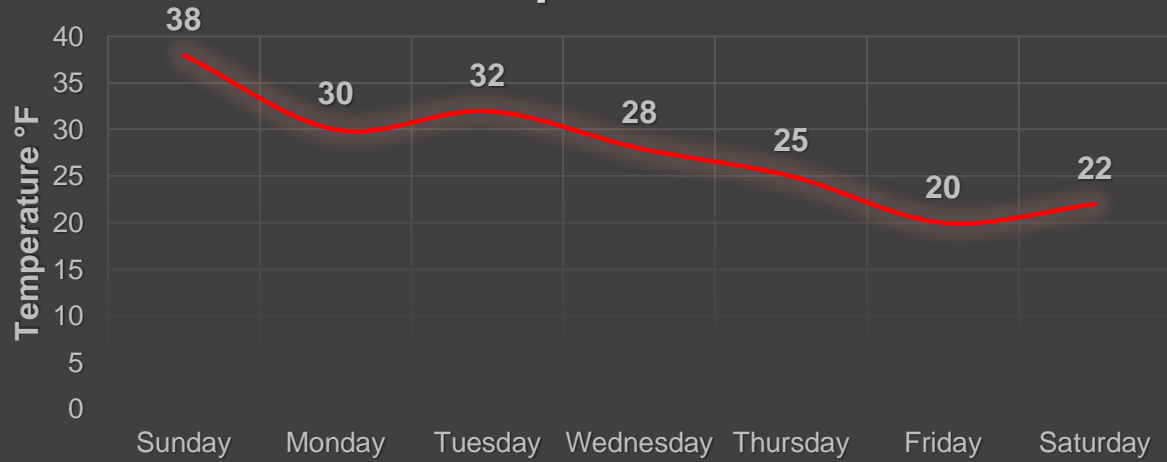

Weekly Forecast

Location: Cleveland, OH January 11, 2019

SUN	MON	TUE	WED	THU	FRI	SAT
						
0%	20%	0%	60%	0%	30%	0%
MOSTLY SUNNY	FEW SNOW SHOWERS	MOSTLY CLOUDY	SNOW LIKELY	PARTLY CLOUDY	FEW SNOW SHOWERS	PARTLY CLOUDY
38	30	32	28	25	20	22
						
0%	0%	40%	40%	0%	0%	0%
28	27	24	18	12	8	

Temperature & Precipitation Trends

Temperature

Precipitation