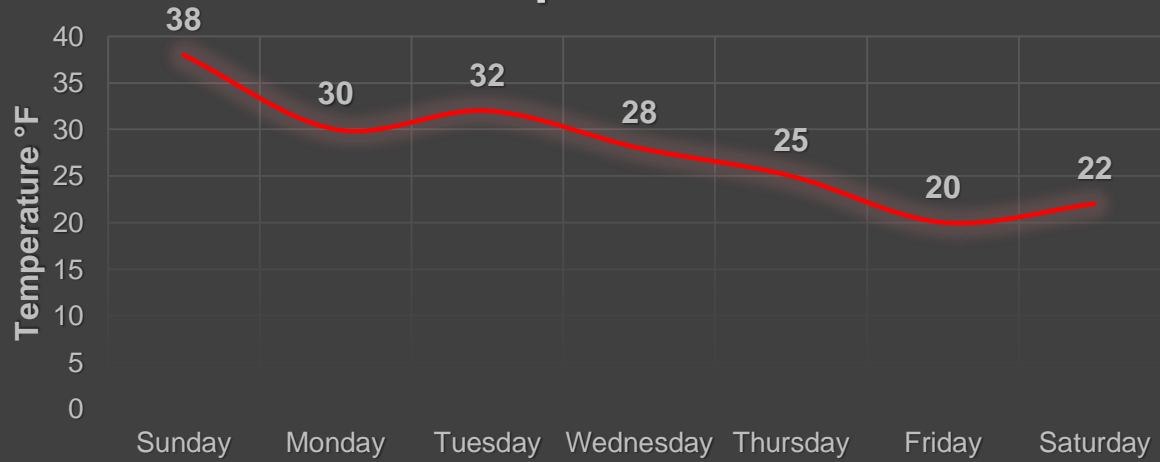

Weekly Forecast

Location: Cleveland, OH

January 11, 2019

SUN	MON	TUE	WED	THU	FRI	SAT
						
0%	20%	0%	60%	0%	30%	0%
MOSTLY SUNNY	FEW SNOW SHOWERS	MOSTLY CLOUDY	SNOW LIKELY	PARTLY CLOUDY	FEW SNOW SHOWERS	PARTLY CLOUDY
38	30	32	28	25	20	22
						
0%	0%	40%	40%	0%	0%	
28	27	24	18	12	8	

Temperature & Precipitation Trends

Temperature

Precipitation